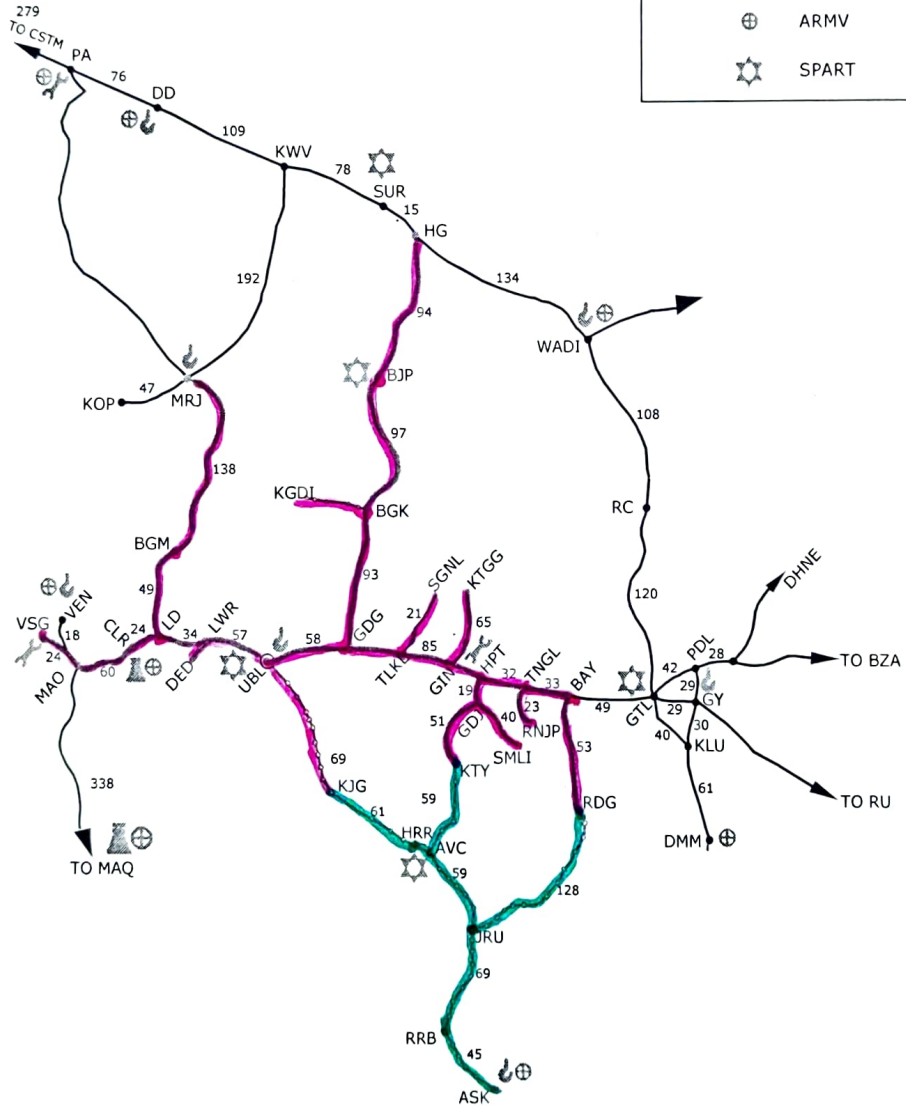

DISTANCES ARE SHOWN IN KMS

LEGENDS

- 'A' CLASS ART
- 'B' CLASS ART
- 'C' CLASS ART
- ARMV
- SPART

Hubli Division Locations		Adjacent Railway Locations	
140t Crane A class ART	UBL	140t Crane A class ART	ASK, VEN, WD, DD & MRJ
SPART	UBL & BJP	SPART	HRR, GTL & SUR
B class ART & ARMV	CLR	ARMV	ASK, WD, DD & VEN
C class ART	HPT & VSG		

MECHANICAL BRANCH, HEAD QUARTERS OFFICE,
SOUTH WESTERN RAILWAY, HUBLI - 580020
LOCATION OF ART, SPART & ARMV
ON SOUTH WESTERN RAILWAY
DRG. No.:SWR/SK/MISC-89/H1

DRAWN DATE: 26.12.2023