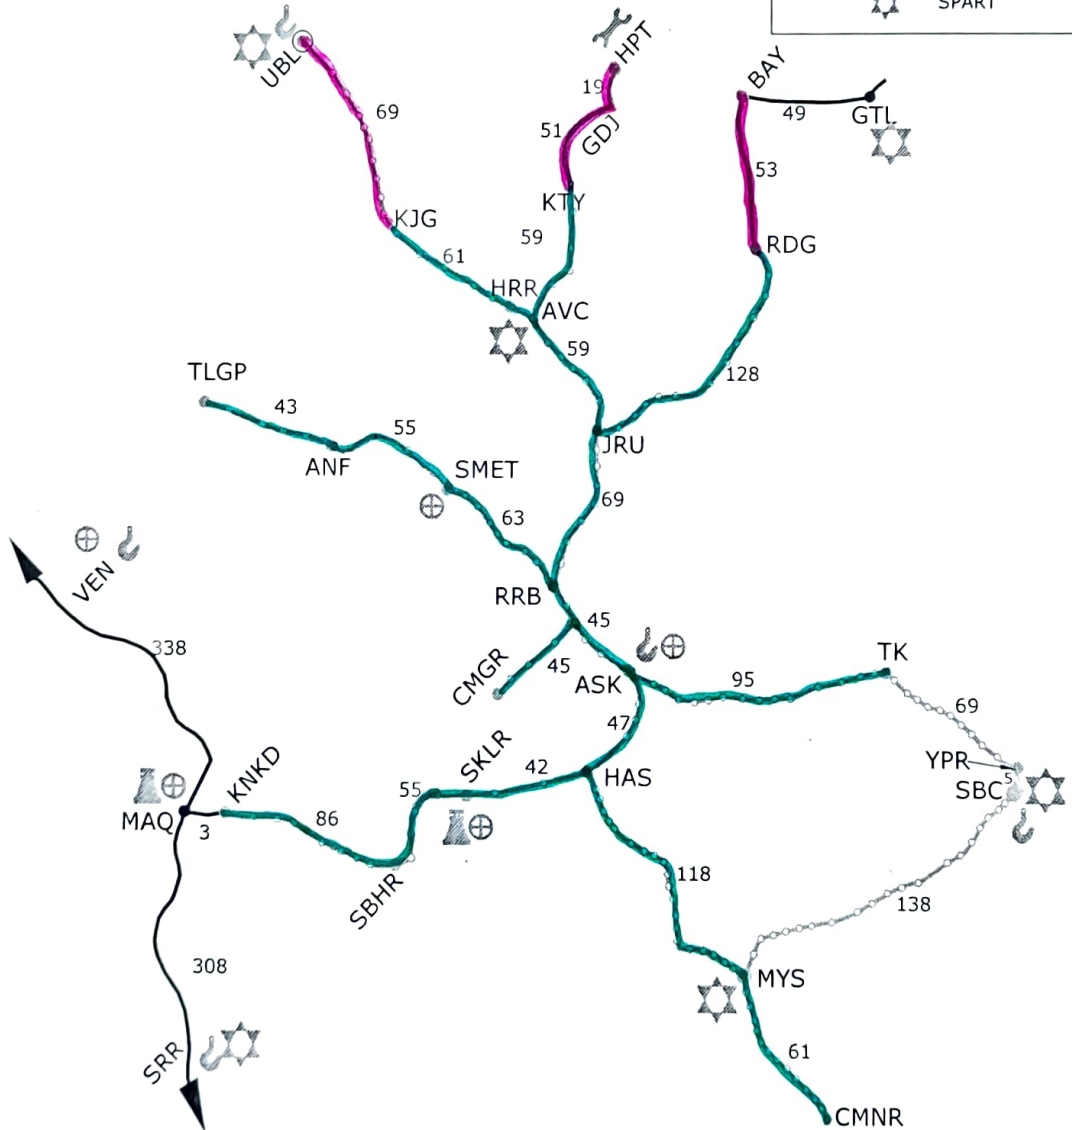

DISTANCES ARE SHOWN IN KMS

LEGENDS

-  'A' CLASS ART
-  'B' CLASS ART
-  'C' CLASS ART
-  ARMV
-  SPART

Mysore Division Locations		Adjacent Railway Locations	
140t Crane A class ART	ASK	140t Crane A class ART	SBC,UBL SRR&VEN
SPART	MYS & HRR	ARMV	MAQ&VEN
B class ART	SKLR	SPART	SBC,UBL SRR & GTL
ARMV	ASK,SKLR & SMET	B class ART	MAQ

MECHANICAL BRANCH, HEAD QUARTERS OFFICE,
SOUTH WESTERN RAILWAY, HUBLI - 580020

LOCATION OF ART, SPART & ARMV
ON SOUTH WESTERN RAILWAY

DRG. No.:SWR/SK/MISC-89/H2

DISTANCES ARE SHOWN IN KMS

LEGENDS

-  'A' CLASS ART
-  'B' CLASS ART
-  'C' CLASS ART
-  ARMV
-  SPART

Bangalore Division Locations		Adjacent Railway Locations	
140t Crane A class ART	SBC	140t Crane A class ART	ASK, ED&TNPM, ED, DMM
SPART		ARMV	TNPM & JTJ
B class ART		SPART	GTL, ED, TNPM & MYS
ARMV		B class ART	JTJ

LEGENDS

-  'A' CLASS ART
-  'B' CLASS ART
-  'C' CLASS ART
-  ARMV
-  SPART

Hubli Division Locations		Adjacent Railway Locations	
140t Crane A class ART	UBL	140t Crane A class ART	ASK, VEN, WD, DD & MRJ
SPART	UBL & BJP	SPART	HRR, GTL & SUR
B class ART & ARMV	CLR	ARMV	ASK, WD, DD & VEN
C class ART	HPT & VSG		