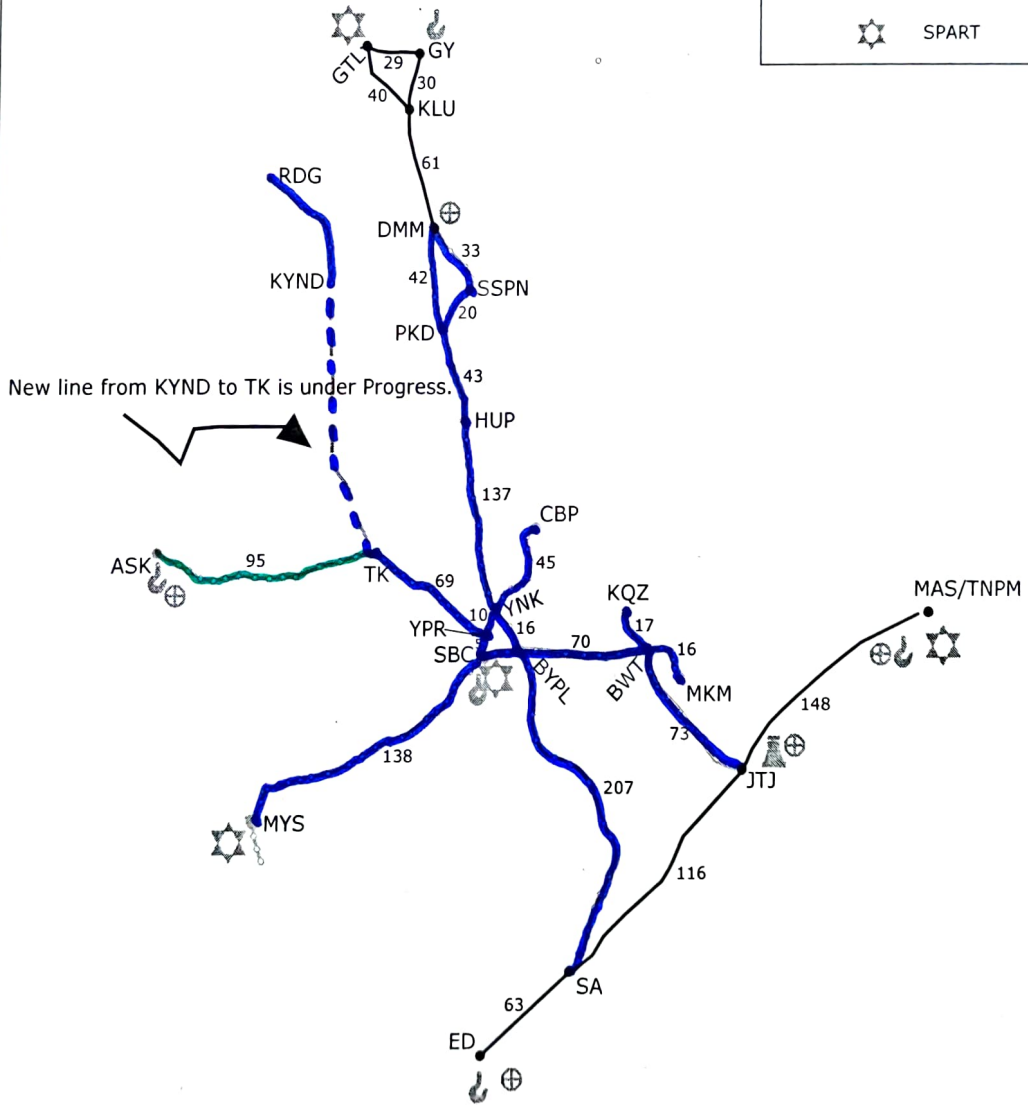

DISTANCES ARE SHOWN IN KMS

LEGENDS

-  'A' CLASS ART
-  'B' CLASS ART
-  'C' CLASS ART
-  ARMV
-  SPART

Mysore Division Locations		Adjacent Railway Locations	
140t Crane A class ART	ASK	140t Crane A class ART	SBC,UBL SRR&VEN
SPART	MYS & HRR	ARMV	MAQ&VEN
B class ART	SKLR	SPART	SBC,UBL SRR & GTL
ARMV	ASK,SKLR & SMET	B class ART	MAQ

MECHANICAL BRANCH, HEAD QUARTERS OFFICE,
SOUTH WESTERN RAILWAY, HUBLI - 580020

LOCATION OF ART, SPART & ARMV
ON SOUTH WESTERN RAILWAY

DRG. No.:SWR/SK/MISC-89/H2

DISTANCES ARE SHOWN IN KMS

LEGENDS

-  'A' CLASS ART
-  'B' CLASS ART
-  'C' CLASS ART
-  ARMV
-  SPART

Bangalore Division Locations		Adjacent Railway Locations	
140t Crane A class ART	SBC	140t Crane A class ART	ASK, ED&TNPM, ED, DMM
SPART		ARMV	TNPM & JTJ
B class ART		SPART	GTL, ED, TNPM & MYS
ARMV		B class ART	JTJ