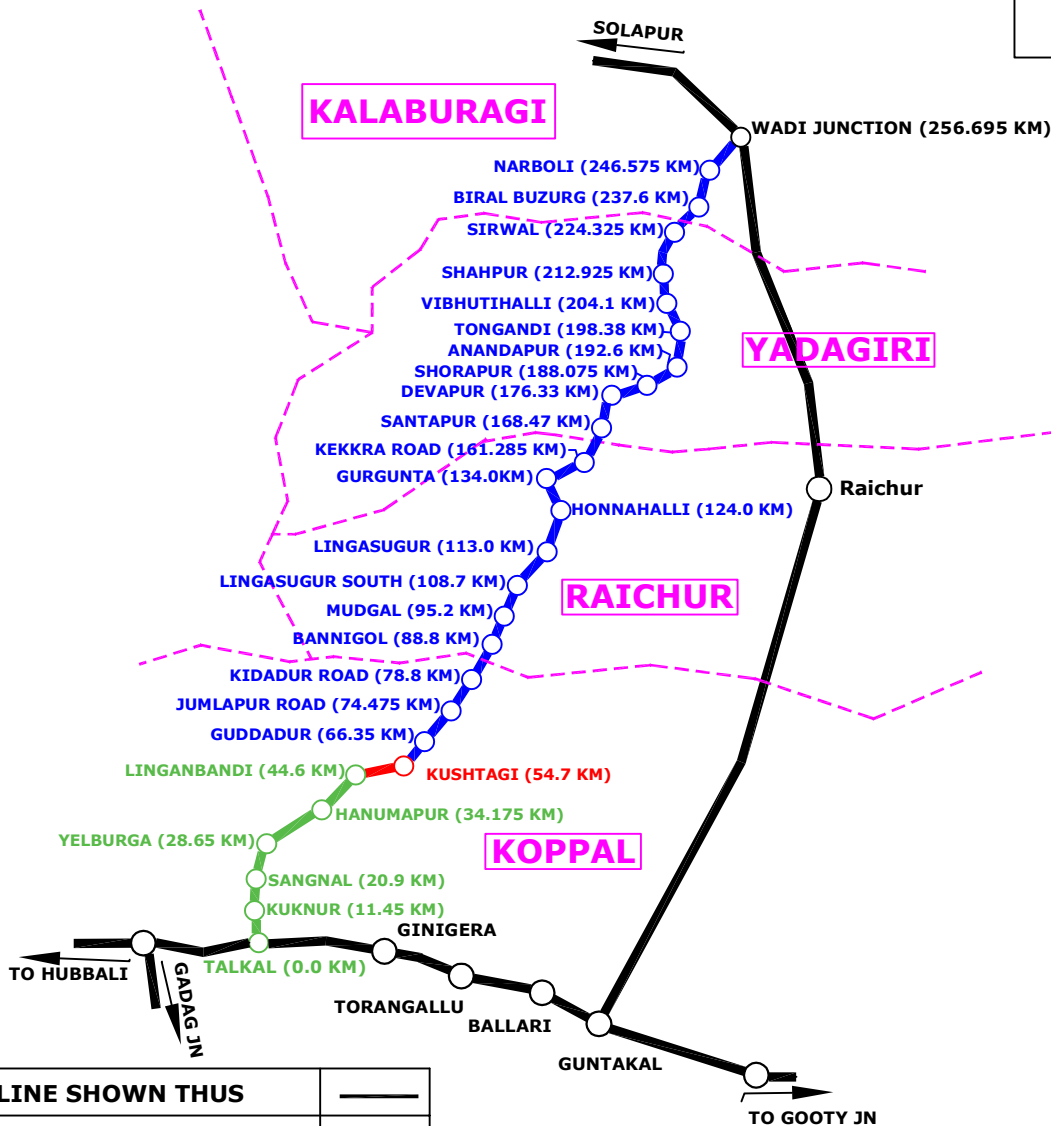

# SOUTH WESTERN RAILWAY GADAG-WADI (257 KM)-NEW BG LINE

### LEGEND

1	EXG: BG. LINE SHOWN THUS	—
2	COMMISSIONED SECTION	—
3	CURRENT YEAR TARGET	—
4	BALANCE SECTION	—
5	DISTRICT BOUNDARY	—