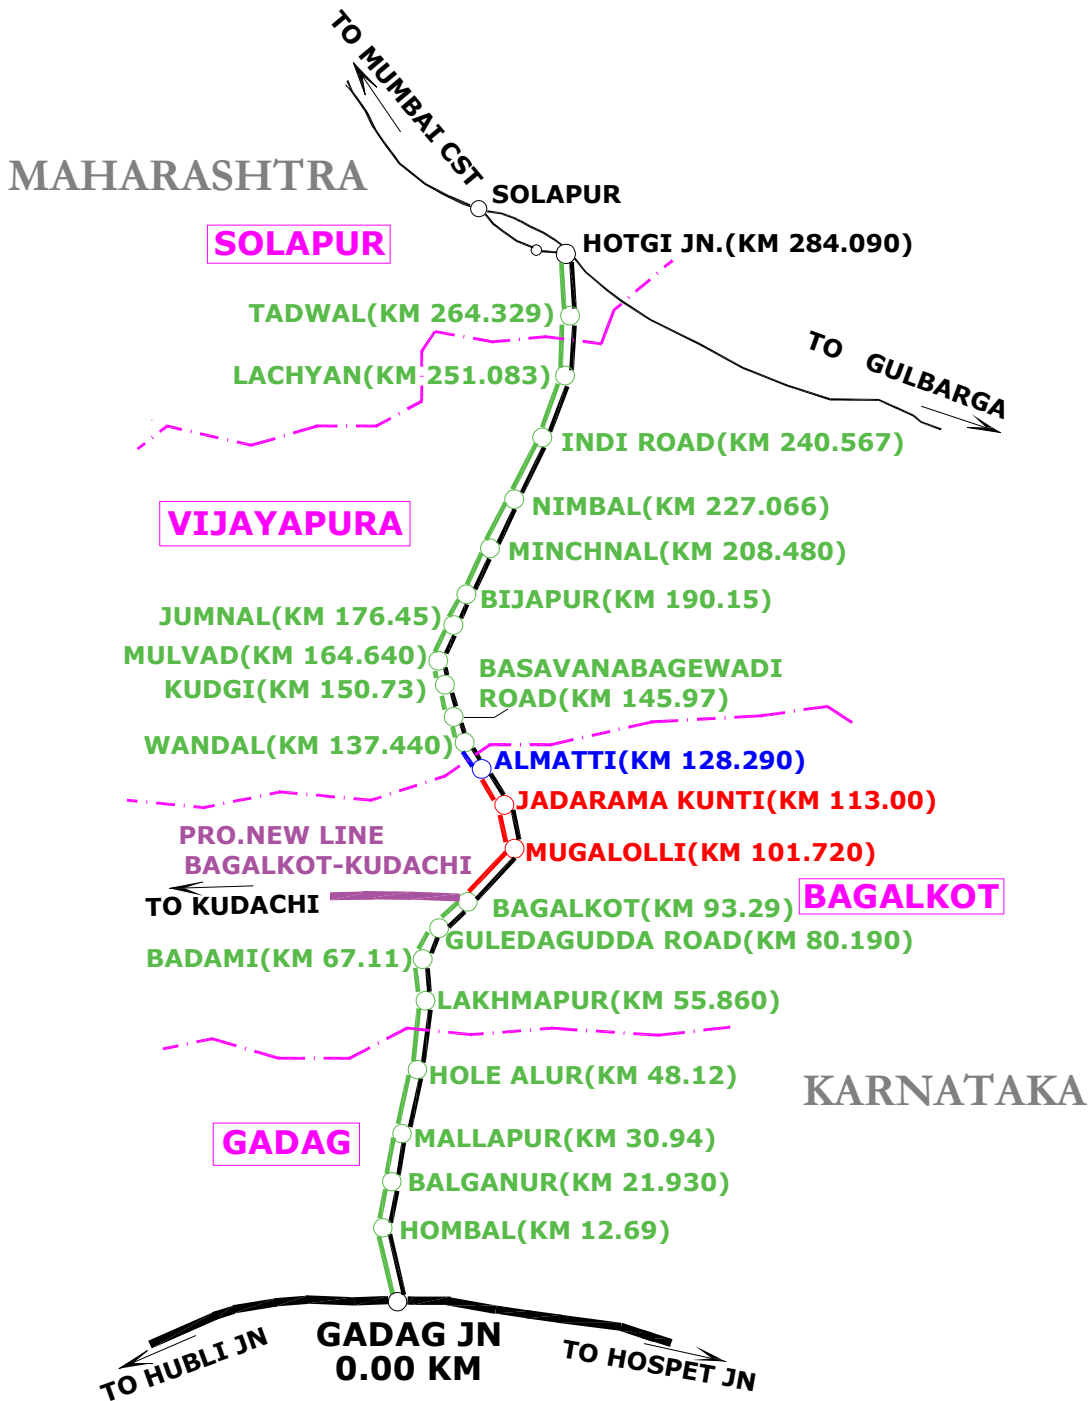

SOUTH WESTERN RAILWAY HOTGI-KUDGI-GADAG (284 KM) DOUBLING LINE PROJECT

LEGEND

1	EXG: BG. LINE SHOWN THUS	—
2	COMMISSIONED SECTION	—
3	CURRENT YEAR TARGET	—
4	BALANCE SECTION	—
5	PRO. NEW LINE BAGALKOT-KUDACHI	—
6	DISTRICT BOUNDARY	—