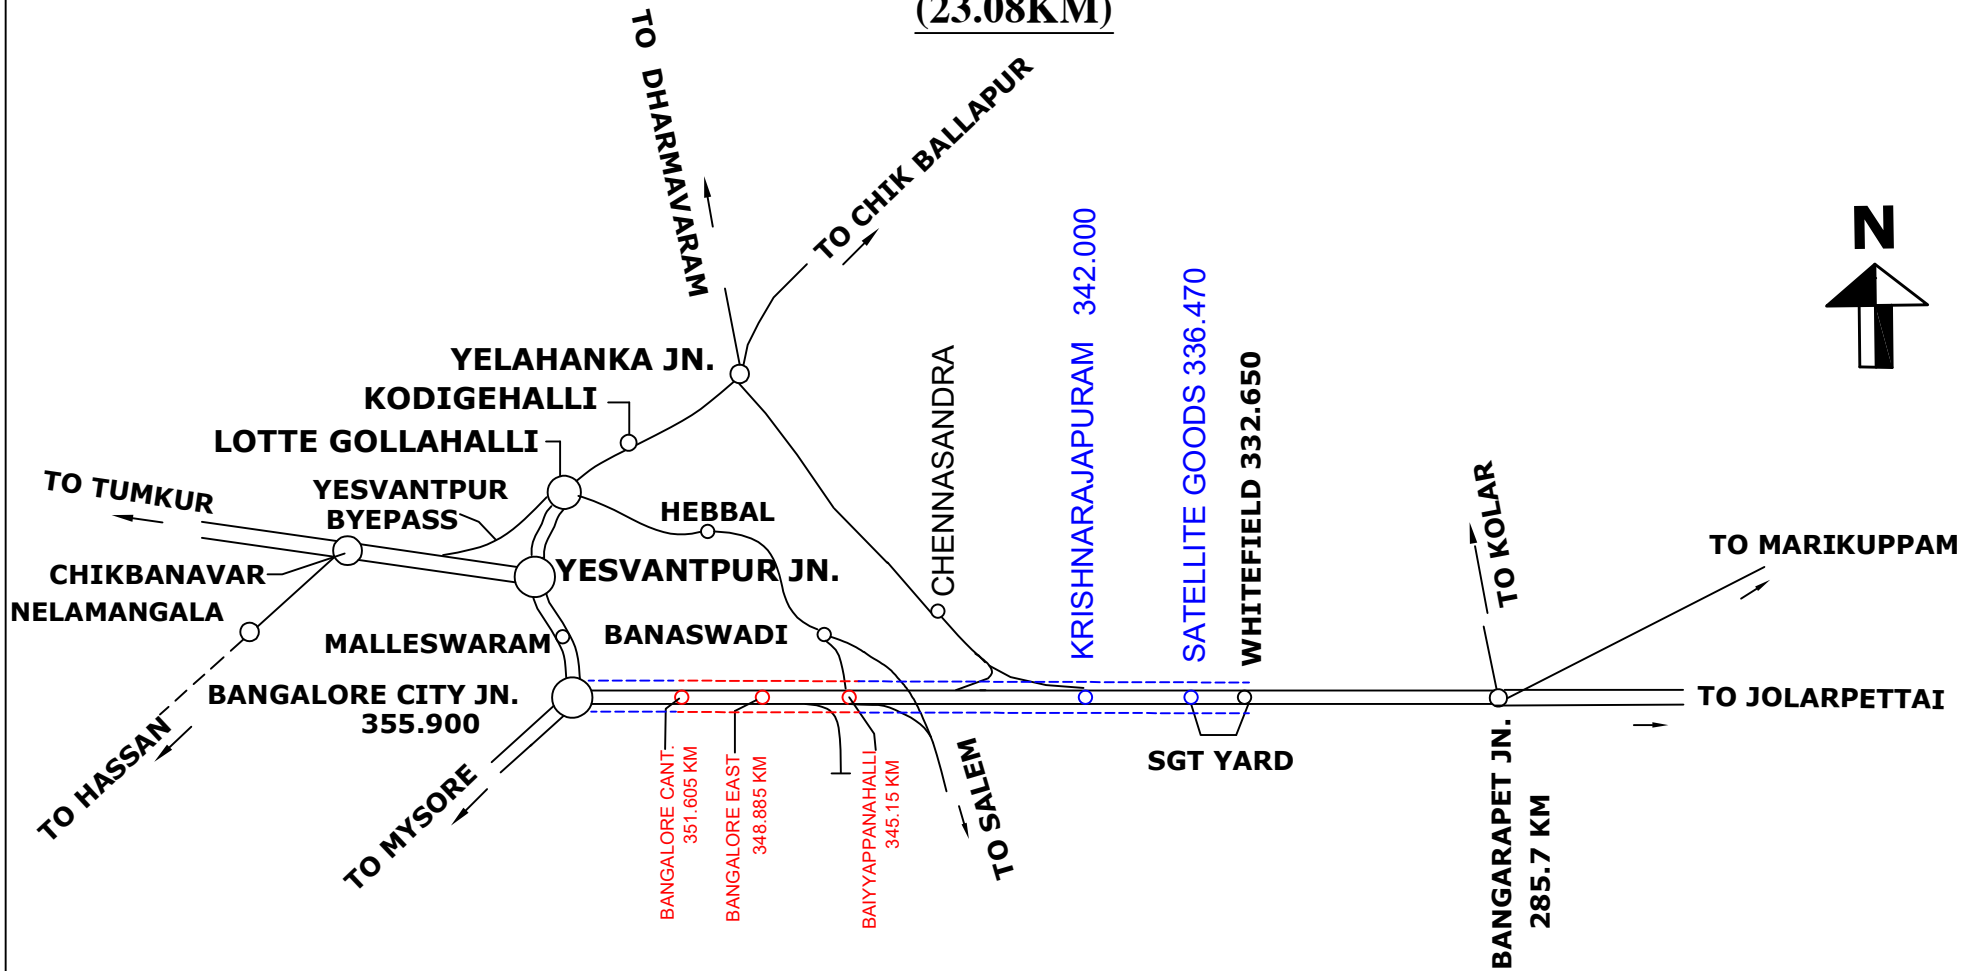

SOUTH WESTERN RAILWAY

BANGALORE CITY - KRISHNARAJAPURAM - WHITEFIELD QUADRUPLING LINE

PROJECT
(23.08KM)

LEGEND

1	EXG: BG. LINE SHOWN THUS	—
2	CURRENT YEAR TARGET	- - -
3	BALANCE SECTION	- - -