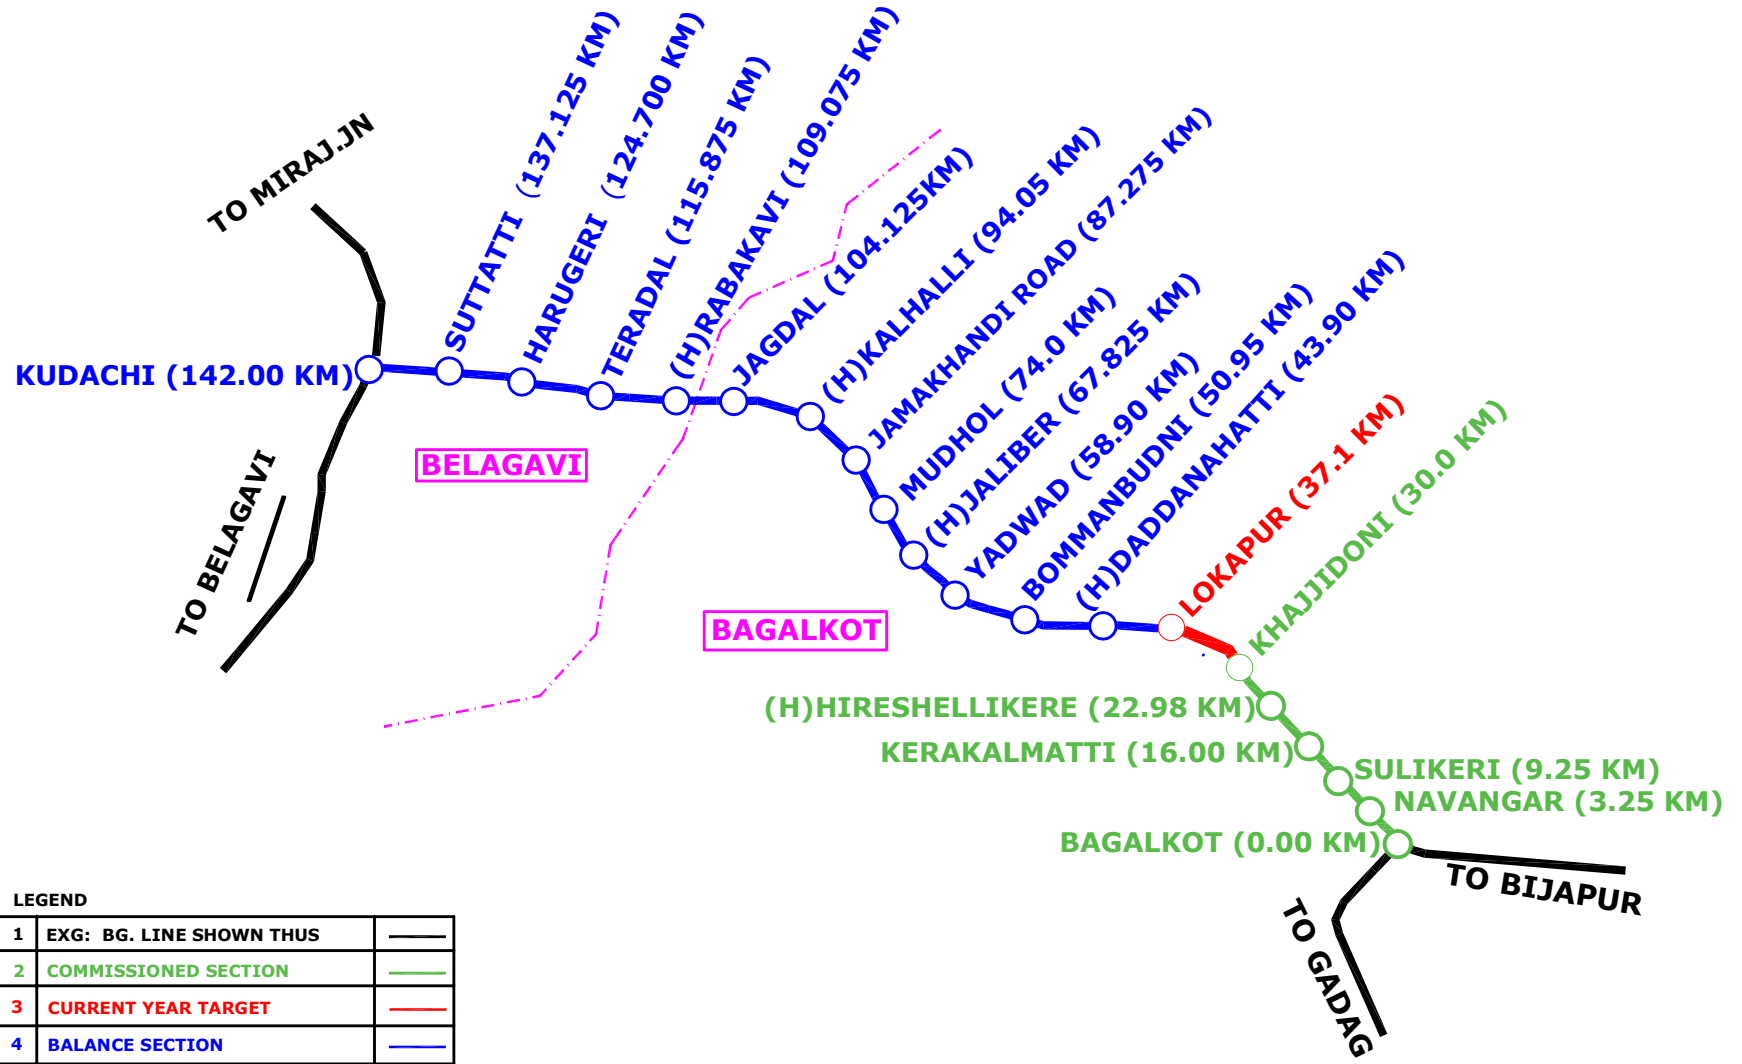

# SOUTH WESTERN RAILWAY BAGALKOT- KUDACHI (142 KM)-NEW BG LINE

**LEGEND**

1	EXG: BG. LINE SHOWN THUS	—
2	COMMISSIONED SECTION	—
3	CURRENT YEAR TARGET	—
4	BALANCE SECTION	—
5	DISTRICT BOUNDARY	—