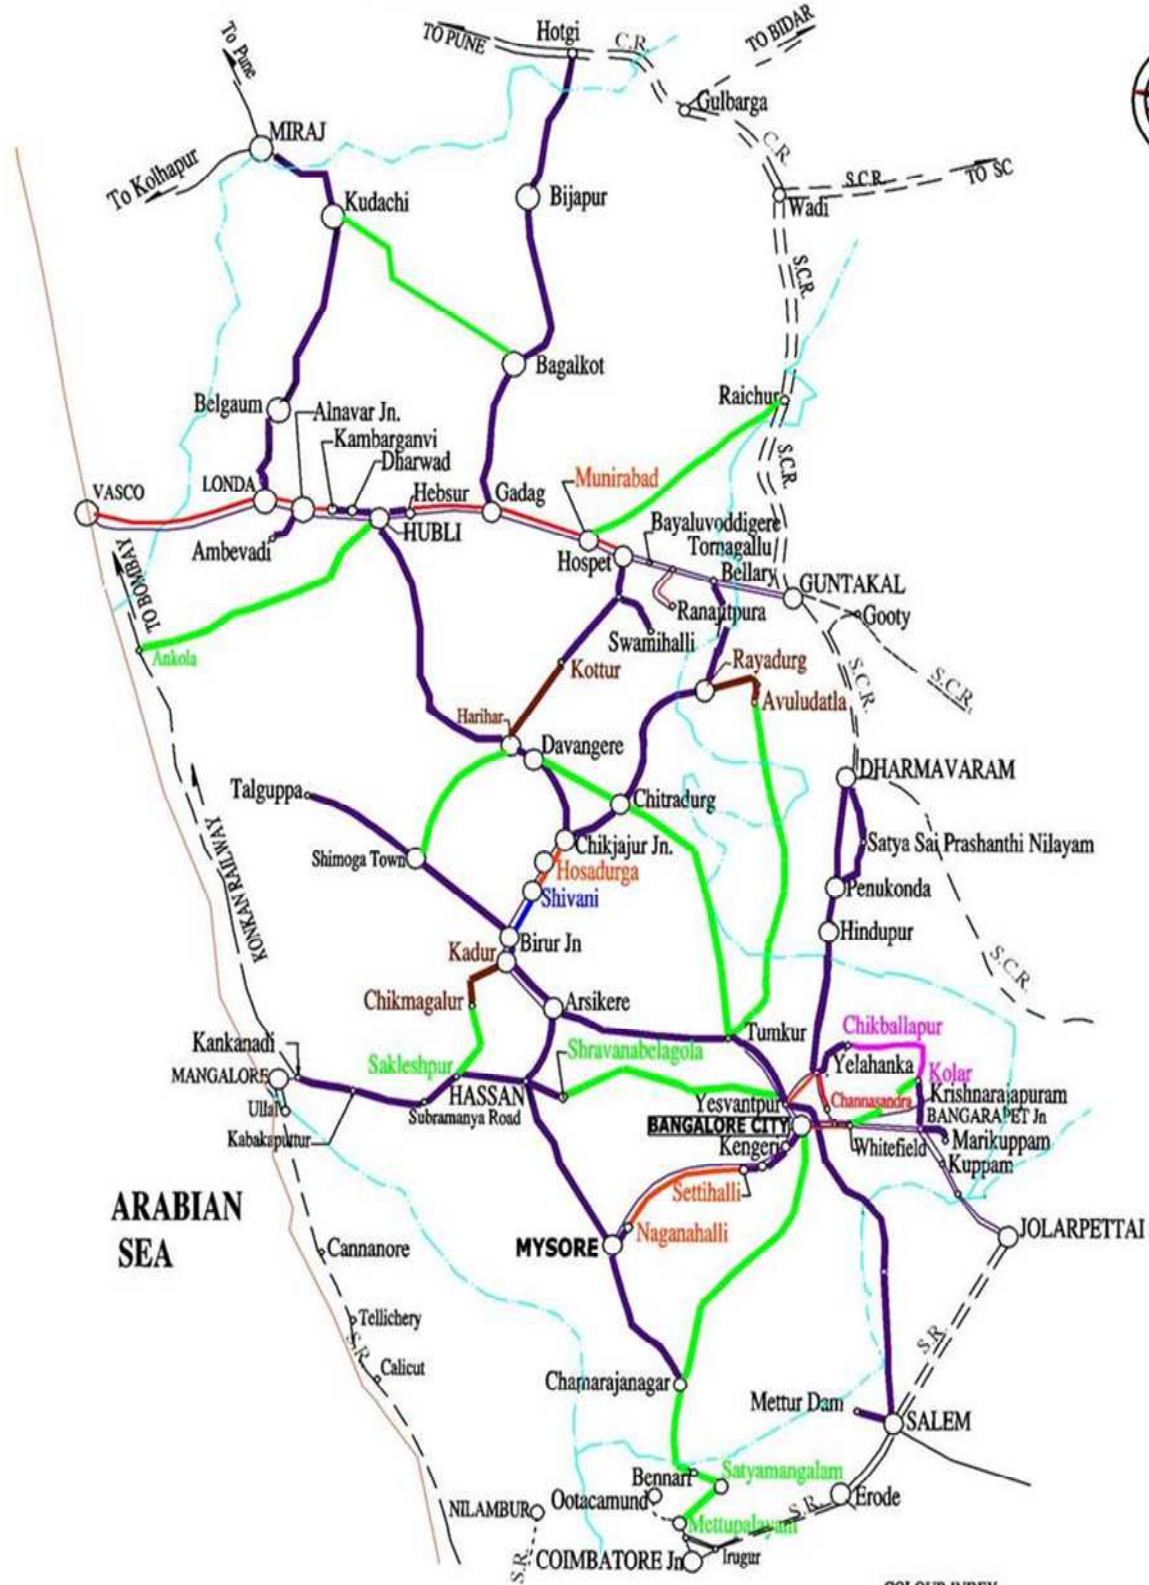

SOUTH WESTERN RAILWAY
MAP SHOWING THE ON GOING PROJECTS UNDER
CHIEF ADMINISTRATIVE OFFICER(CONSTRUCTION)
BANGALORE CANTONMENT

ARABIAN SEA

COLOUR INDEX

NEW LINES	DOUBLING	GAUGE CONVERSION
Completed ————	Completed ————	Completed ————
Under progress ————	Under progress ————	Completed ————
STATE BOUNDARY ————		EXG. BG. LINE ————